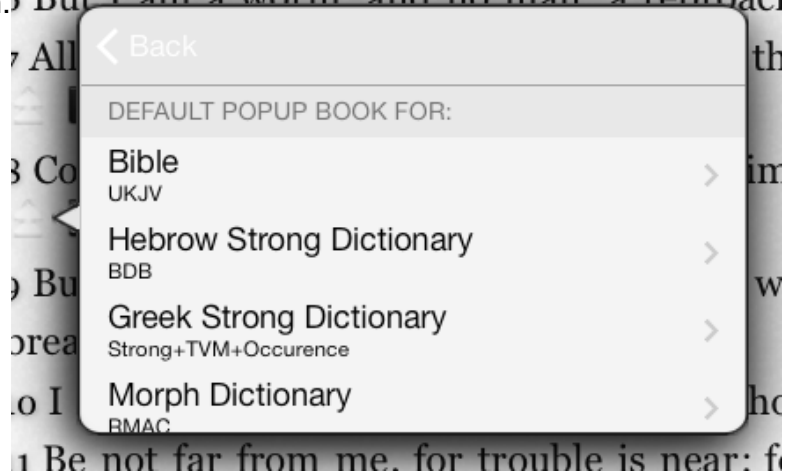

## General

### How to setup default Morph dictionary for the popup?

1. Tap on any Cross Ref. icon  or any Bible ref button to open verses popup.
2. Tap the gear icon at the lower left corner.

3. The Popup settings will be shown: