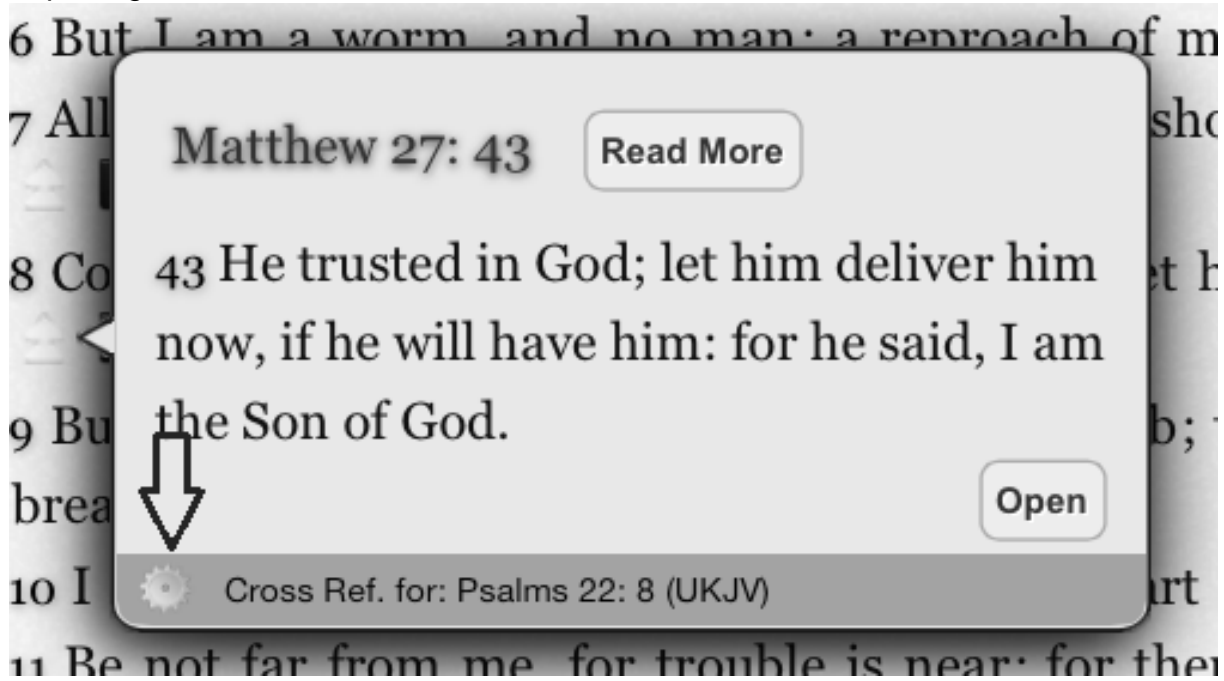

### How to setup default Morph dictionary for the popup?

1. Tap on any Cross Ref. icon  or any Bible ref button to open verses popup.
2. Tap the gear icon at the lower left corner.

3. The Popup settings will be shown: