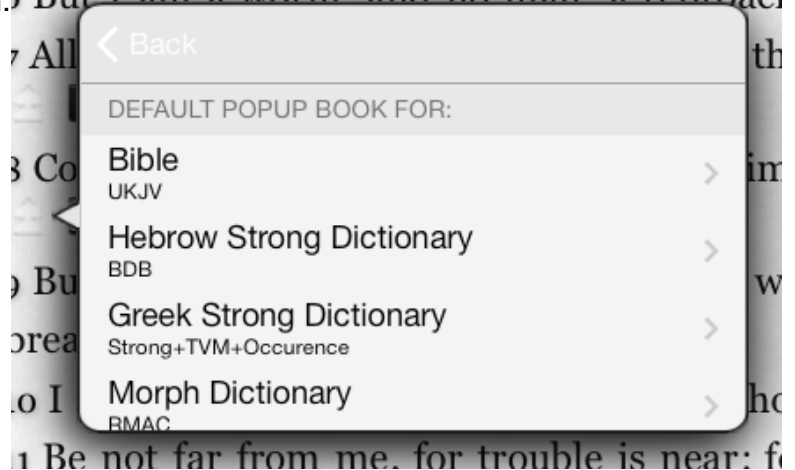

General

How to setup default Morph dictionary for the popup?

1. Tap on any Cross Ref. icon  or any Bible ref button to open verses popup.
2. Tap the gear icon at the lower left corner.

3. The Popup settings will be shown: