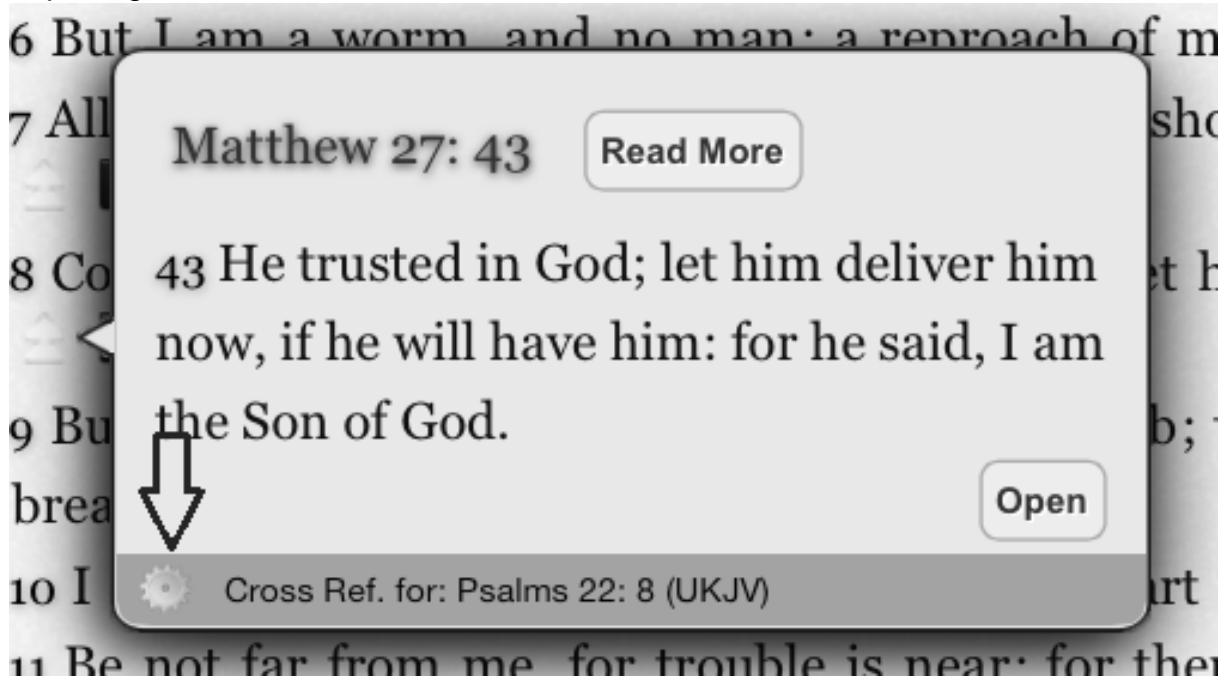

General

How to setup default Morph dictionary for the popup?

1. Tap on any Cross Ref. icon  or any Bible ref button to open verses popup.
2. Tap the gear icon at the lower left corner.

3. The Popup settings will be shown: